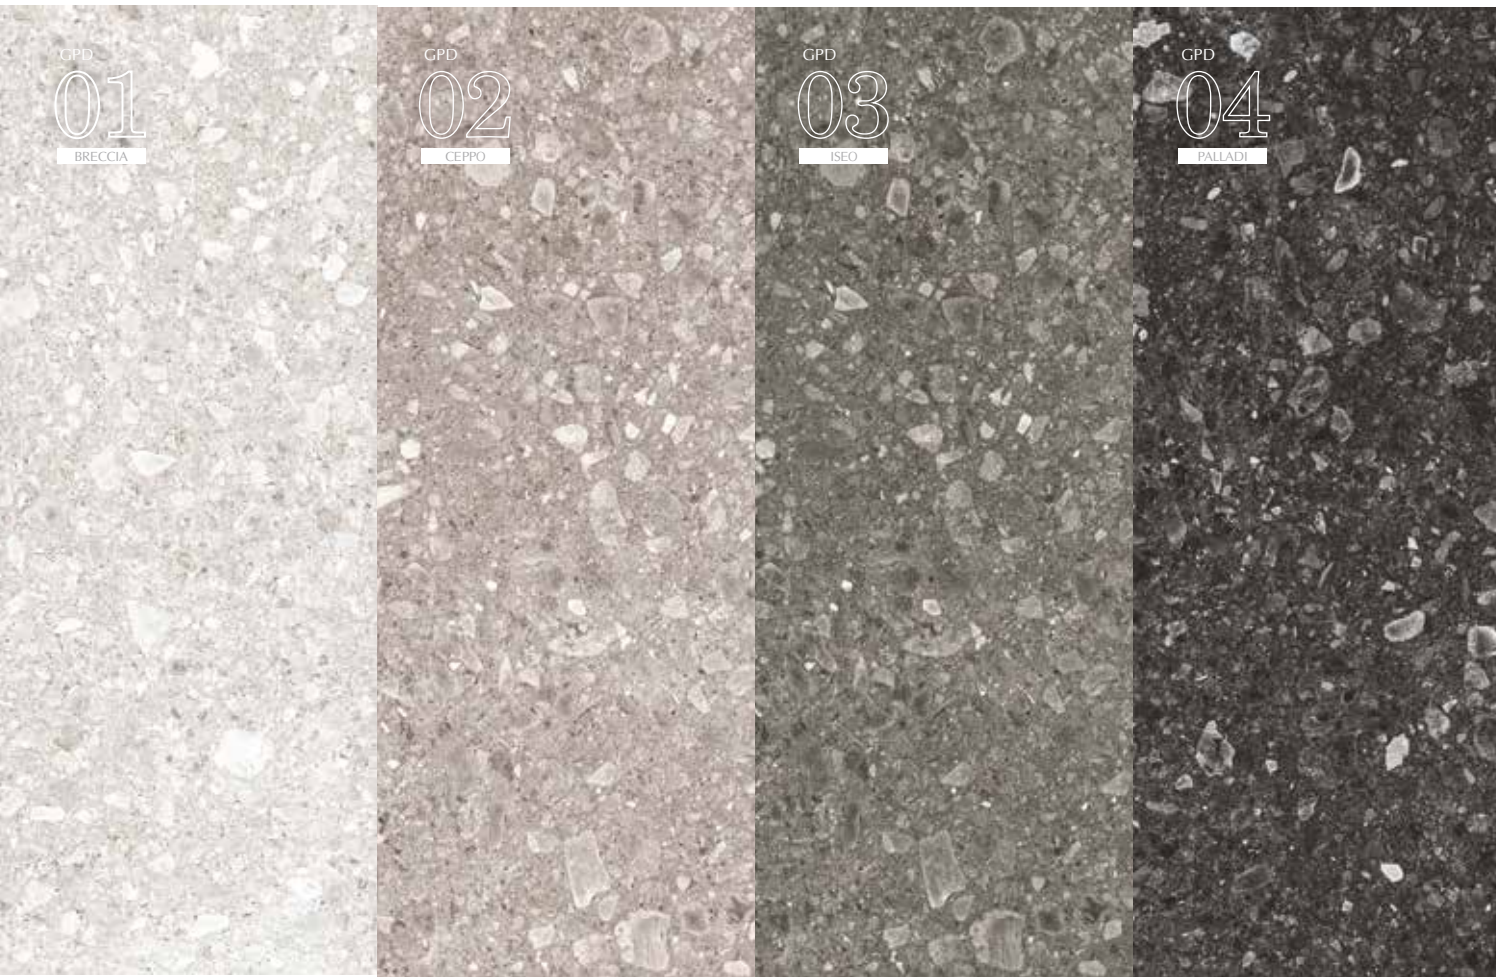

DRY AREA

Floor & Wall
GLC01 - SILVER ASH
60x120 cm

PEDREGAL

A conglomerate of expression

4 COLOURS
MÀU
BRECCIA . CEPPPO . ISEO . PALLADI

2 SIZES
KÍCH THƯỚC
60x120cm . 60x60cm

1 SURFACE
BỀ MẶT
Slip-Stop

V2