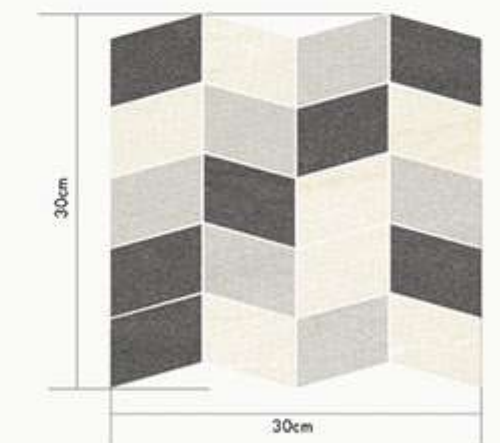

GSACB **COMBO B** 30x30cm