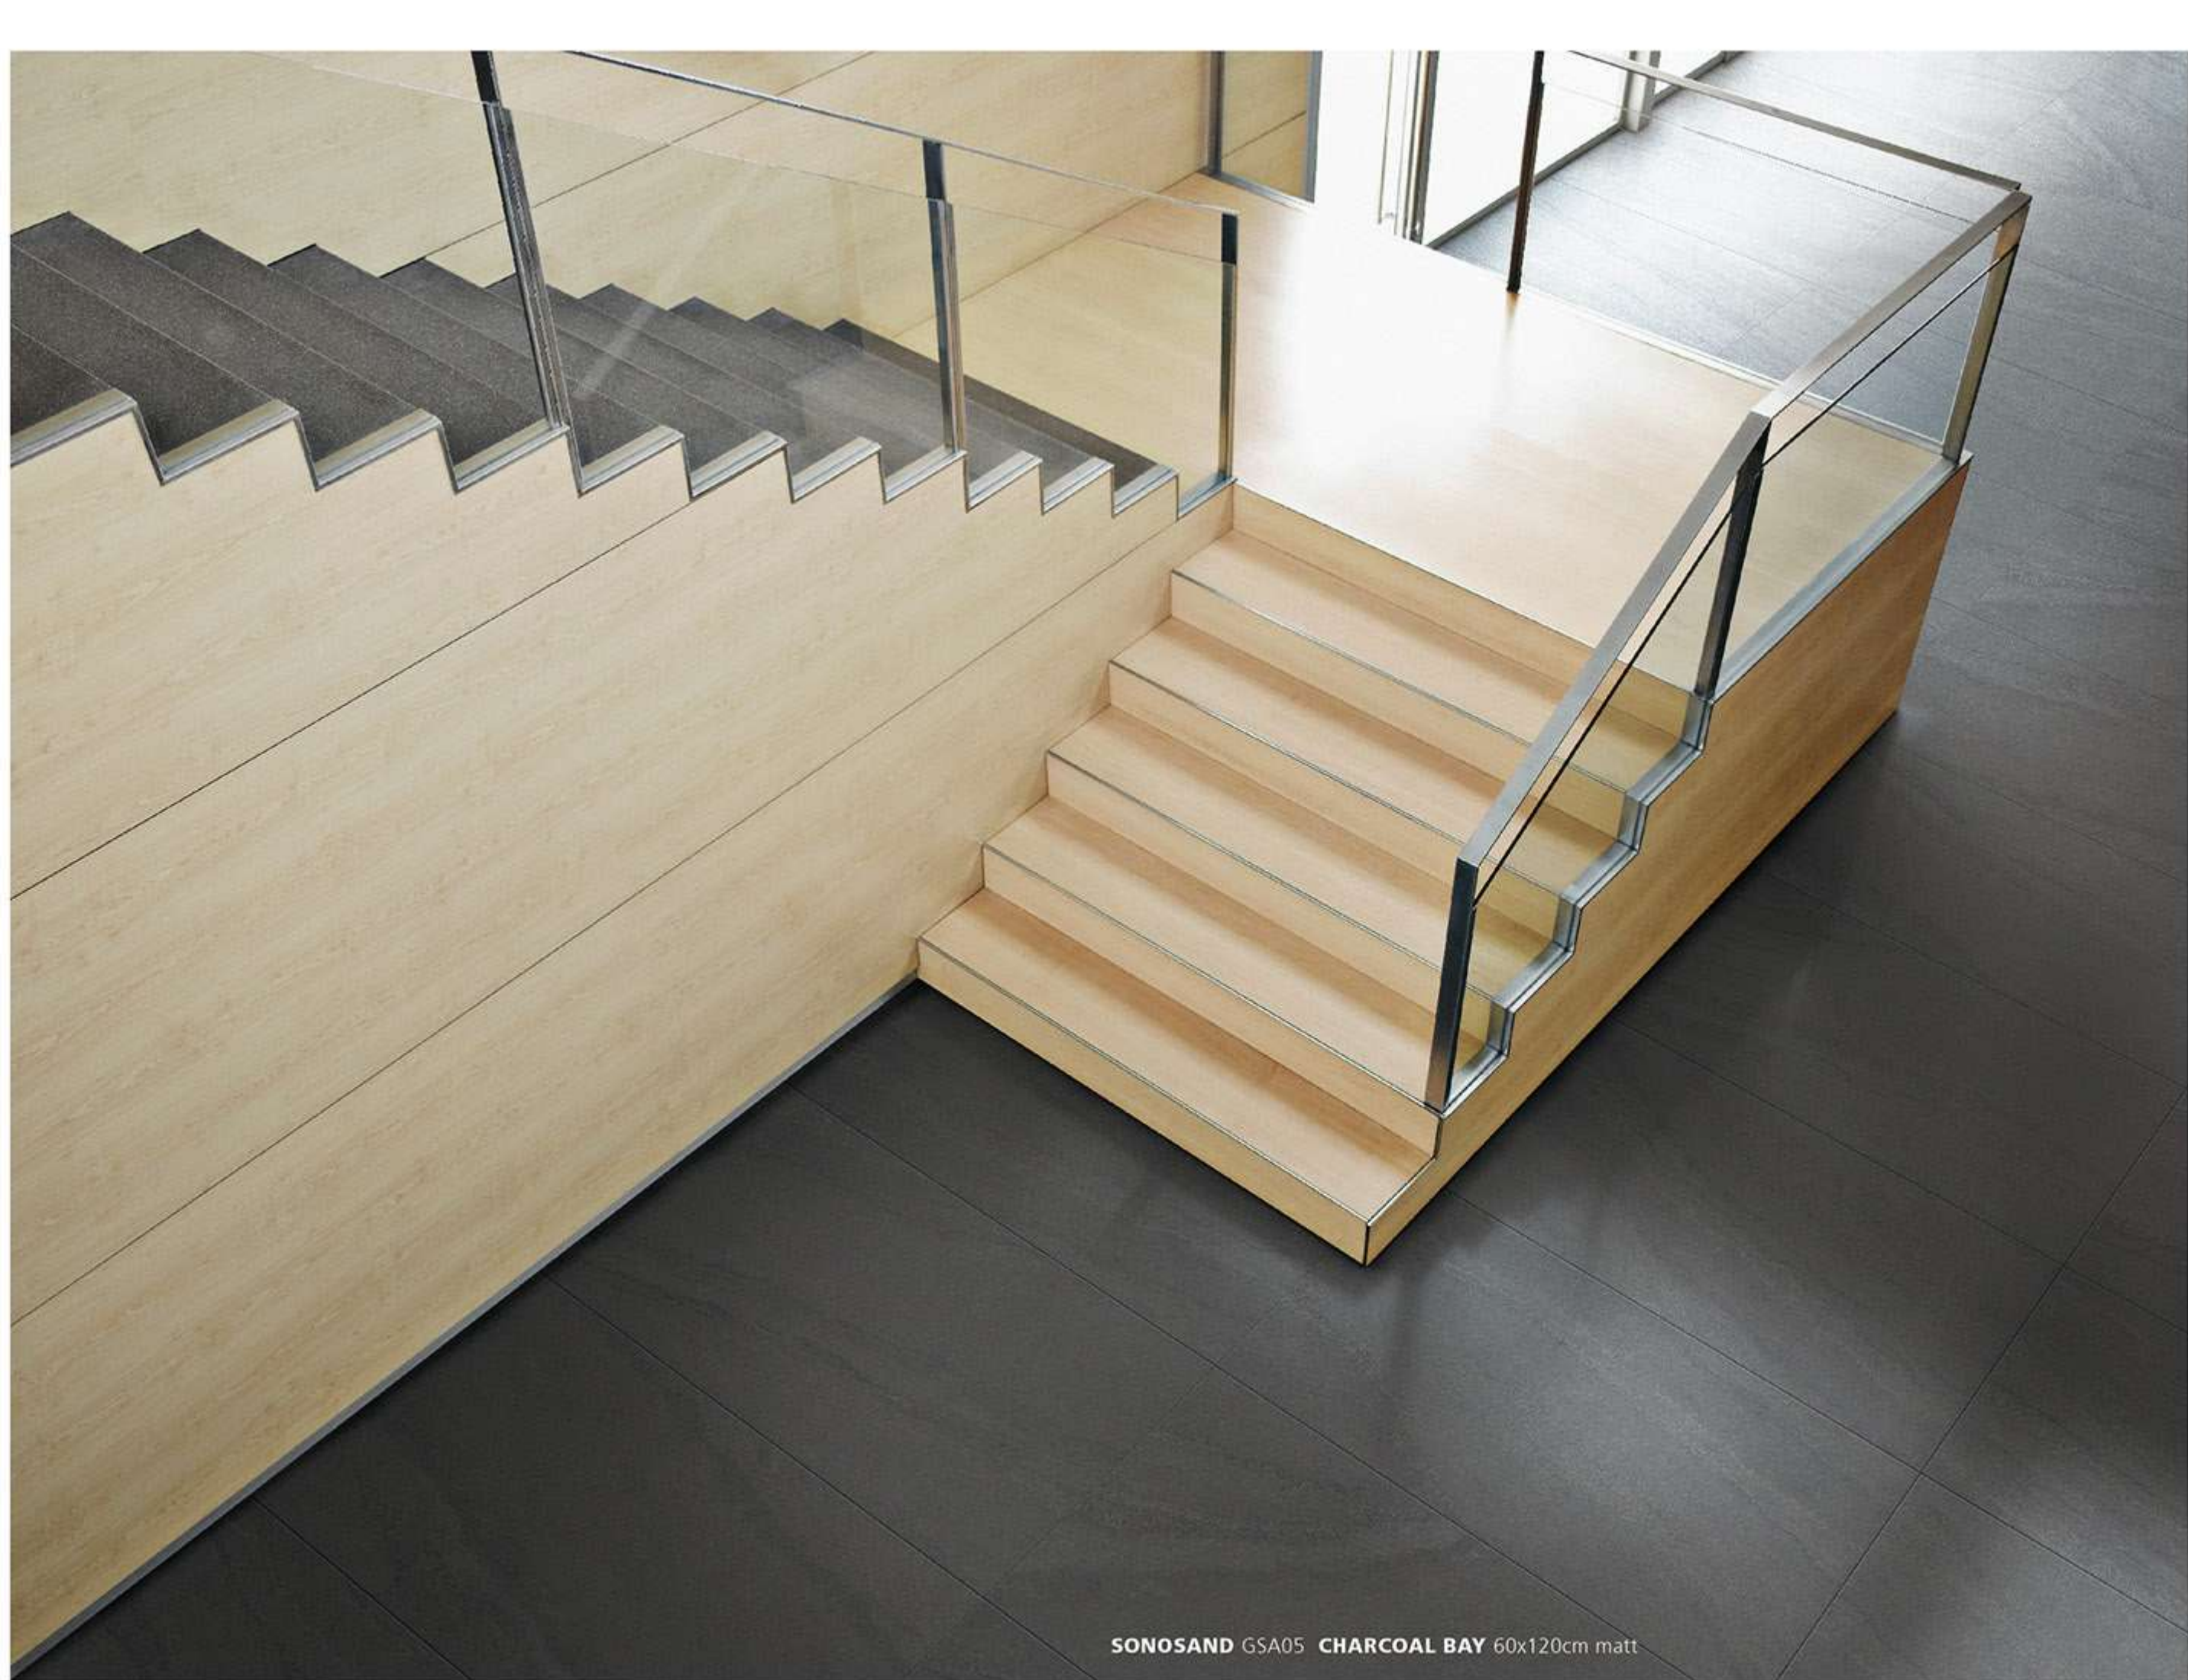

---

60x120cm | 60x60cm | 30x60cm  
matt | structured

NIRO GRANITE

SONOSAND

THE SAND-SATIONAL COLLECTION

- Inspired by Nature's Masterpiece -

SONOSAND GSA05 CHARCOAL BAY 60x60cm structured

SONOSAND GSA05 CHARCOAL BAY 60x120cm matt