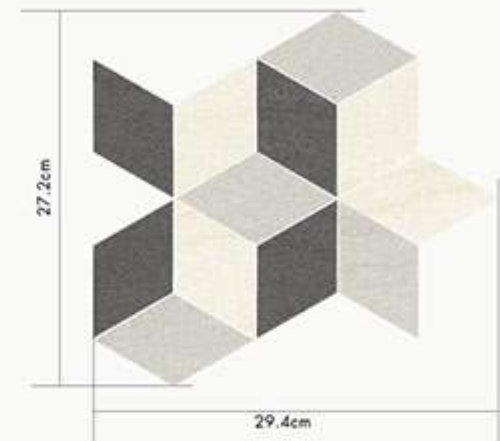

60x120cm  
matt . structured

60x60cm  
matt . structured

30x60cm  
matt . structured

GSA04 **DEEP DUSK**

60x120cm  
matt . structured

60x60cm  
matt . structured

30x60cm  
matt . structured

GSACA **COMBO A** 27.2x29.4cm